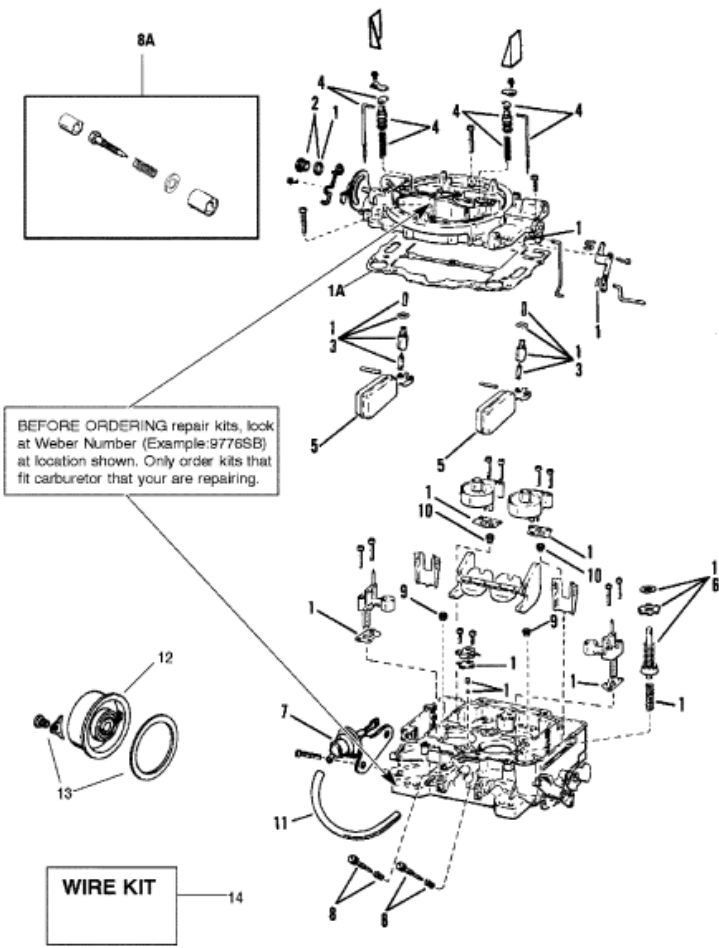

Parts List

PARTS SHOWN WITHOUT A REFERENCE NUMBER ARE NOT SERVICEABLE PARTS.

Ref	Class	Part	Description	Qty	Comment	Footnote
1		809065	OVERHAUL KIT	1	(9661, 9770, 9770SA)	
1		809064	OVERHAUL KIT	1	(9665S)	
1		809071	OVERHAUL KIT	1	(BODENSEE 9663)	
1A	27	809077	GASKET (ALL)	1		
2		811533	INLET FITTING KIT (ALL)	1		
3		811534	INLET NEEDLE & SEAT KIT (ALL)	2		
4		823726	METERING ROD KIT	1	(9661)	
4		809067	METERING ROD KIT	1	(9665S)	
4		811656	METERING ROD KIT	1	(9770, 9770SA)	
4		809074	METERING ROD KIT	1	(BODENSEE 9663)	
5		811536	FLOAT KIT (ALL)	2		
6		811537	PUMP PLUNGER KIT	1	(9661, 9770, 9770SA, BODENSEE)	
6		808701	PUMP PLUNGER KIT	1	(9665S)	
7		811538	CHOKE PULL DOWN KIT (AUTO)	1		
8		811539	IDLE MIXTURE SCREW KIT	2	(ALL EXCEPT BODENSEE 9663)	
8A		809072	IDLE MIXTURE SCREW KIT	1	(BODENSEE 9663, 2 IN KIT)	
9		811540	PRIMARY METERING JET	2	(9661)	
9		811650	PRIMARY METERING JET	2	(9770, 9770SA, 9665S)	
9		809076	PRIMARY METERING JET	2	(BODENSEE 9663)	
10		811650	SECONDARY METERING JET	2	(9661)	
10		811832	SECONDARY METERING JET	2	(9665S)	
10		811657	SECONDARY METERING JET	2	(9770, 9770SA, BODENSEE 9663)	
11	32	14301 65	VACUUM HOSE (AUTO CHOKE)	1		
12		809066	ELECTRIC CHOKE REPAIR KIT (E)	1		
13		809095	ELECTRIC CHOKE RETAINER KIT	1		
14	84	809471A 1	WIRE KIT (ELECTRIC CHOKE)	1		